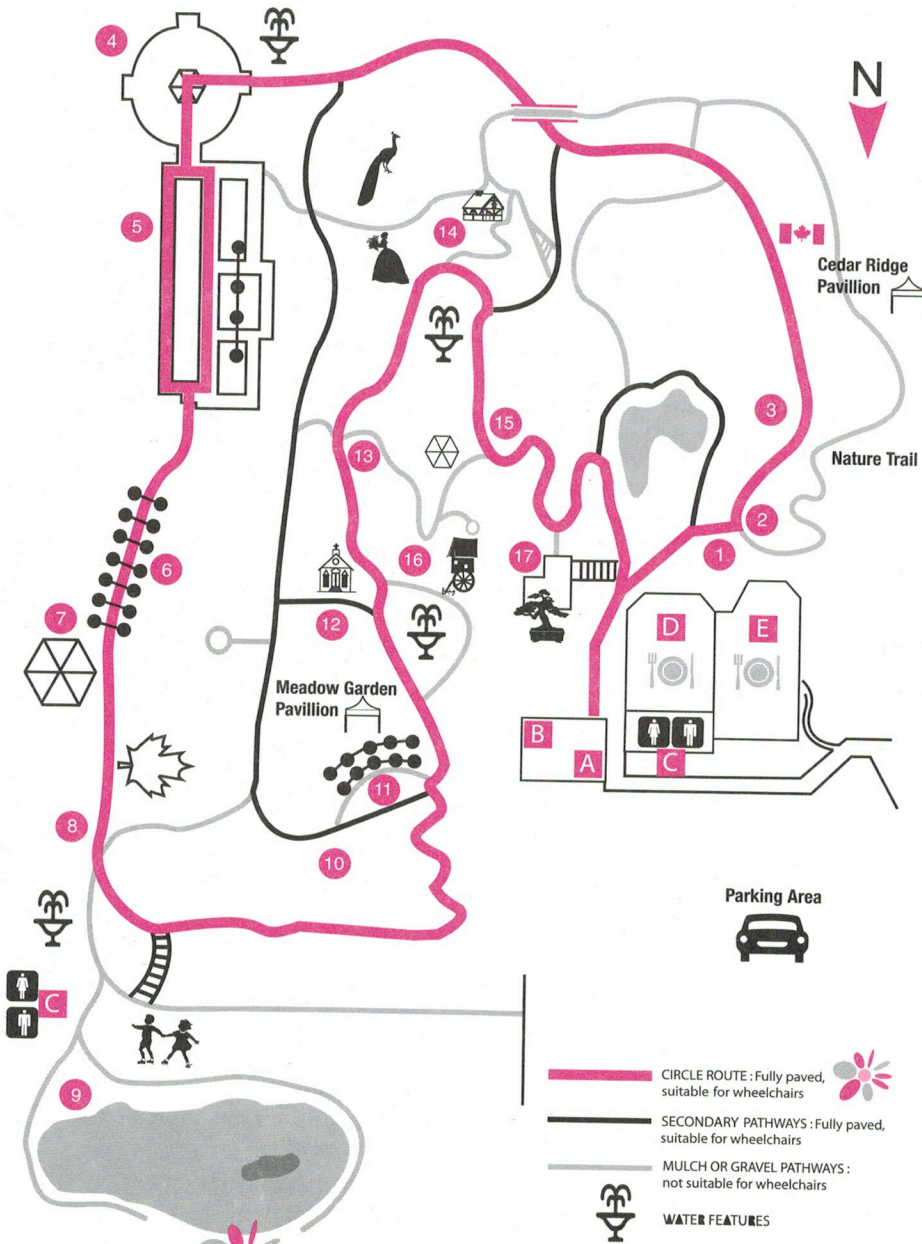

# Self Guided Tour of Show Garden

A world class show garden created to emphasize the artistry of floral design.

- A Admissions
- B Gift & Plant Shop
- C Washrooms
- D **enVision** Conservatory & Garden Café
- E Trillium Restaurant

1. **Garden Path Begins**
  2. Fragrance Garden
  3. Lake Garden
  4. Rose Garden
  5. Formal Garden
  6. Arbour Garden
  7. Falls Arbour
  8. Water Wall
  9. Children's Garden
  10. Rhododendron Garden
  11. Hanging Basket Arbour & Meadow Garden Pavillion
  12. Meadow Garden
  13. Fern Garden
  14. Hillside Garden
  15. Stream Garden
  16. Water Wheel
  17. Chinese Penjing Garden
- Exit Garden through the Gift Shop